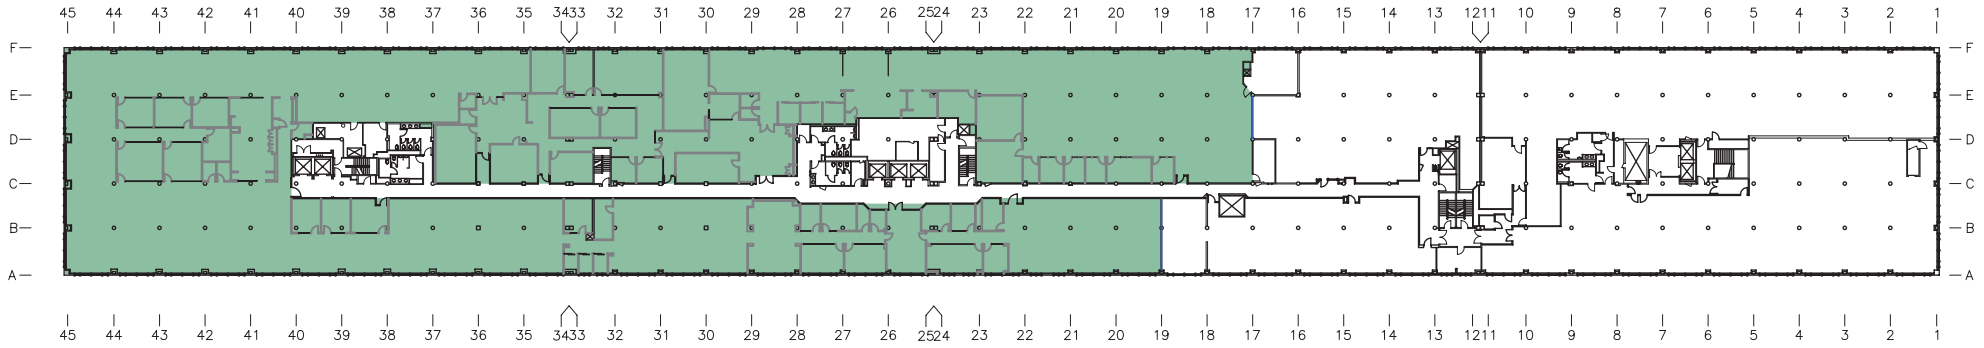

Suite 6000

54,809 RSF

KEY PLAN

McCARTHY • COOK **MC⁺**
RELATIONSHIP DRIVEN EXPERIENCE
Experience the Relationship
McCARTHY • COOK

McCarthy Cook & Co.
RICHARD B. HAYES
Vice President/ N.CA Leasing
415 992-5778
rbh@mccarthycook.com
CA BRE License #01055368