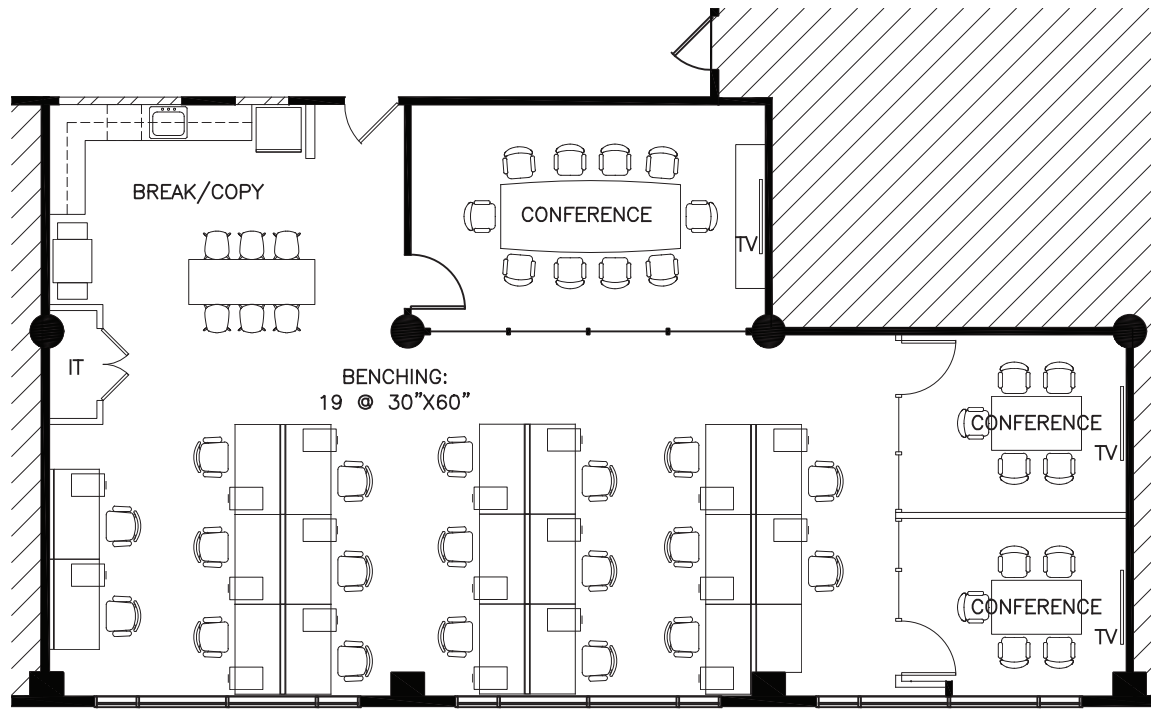

NEW PROPERTY HIGHLIGHTS

- LIGHTING TO STIMULATE AND INSPIRE
- FOOD OFFERINGS TO ENGAGE
- CUSTOMER ENGAGEMENT CENTER
- LUXURY SHOWER SUITES
- INTELLIGENT NEW WAYFINDING
- SHARED CONFERENCE PAVILION
AND HOSTED EVENT SPACE

McCARTHY • COOK
RELATIONSHIP DRIVEN EXPERIENCE

MC⁺
Experience the Relationship
McCARTHY • COOK

SPEC PLAN

SMALL CONF. RMS:	2
MEDIUM CONF. RMS:	1
TOTAL:	3

BENCHING:	19
TOTAL:	19

TOTAL PERSON:CONF. RMS. 1:6

KEY PLAN