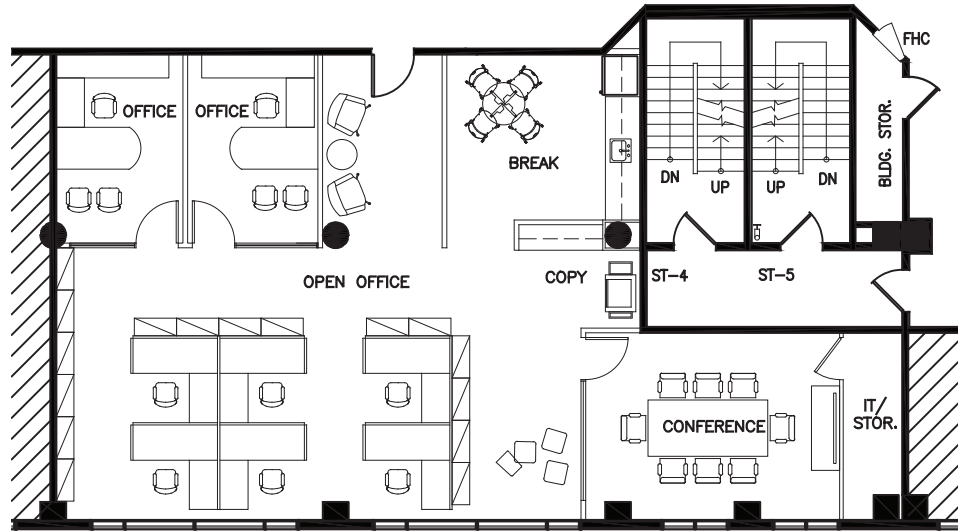

185 BERRY STREET
SAN FRANCISCO, CA 94107

**CHINA
BASIN**

SUITE 4805 HIGHLIGHTS

WHARFSIDE BUILDING

- OPEN SEATING FOR SIX
- TWO PRIVATE OFFICES
- CONFERENCE ROOM
- FULL KITCHEN
- COURTYARD VIEWS
- STORAGE

NEW PROPERTY HIGHLIGHTS

- LIGHTING TO STIMULATE AND INSPIRE
- FOOD OFFERINGS TO ENGAGE
- CUSTOMER ENGAGEMENT CENTER
- LUXURY SHOWER SUITES
- INTELLIGENT NEW WAYFINDING
- SHARED CONFERENCE PAVILION AND HOSTED EVENT SPACE

McCARTHY • COOK
RELATIONSHIP DRIVEN EXPERIENCE

MC⁺
Experience the Relationship
McCARTHY • COOK

2	PRIVATE OFFICES
6	WORKSTATIONS
8	TOTAL
255 SF/PERSON	
1-8 CONFERENCE RM. RATIO	

KEY PLAN