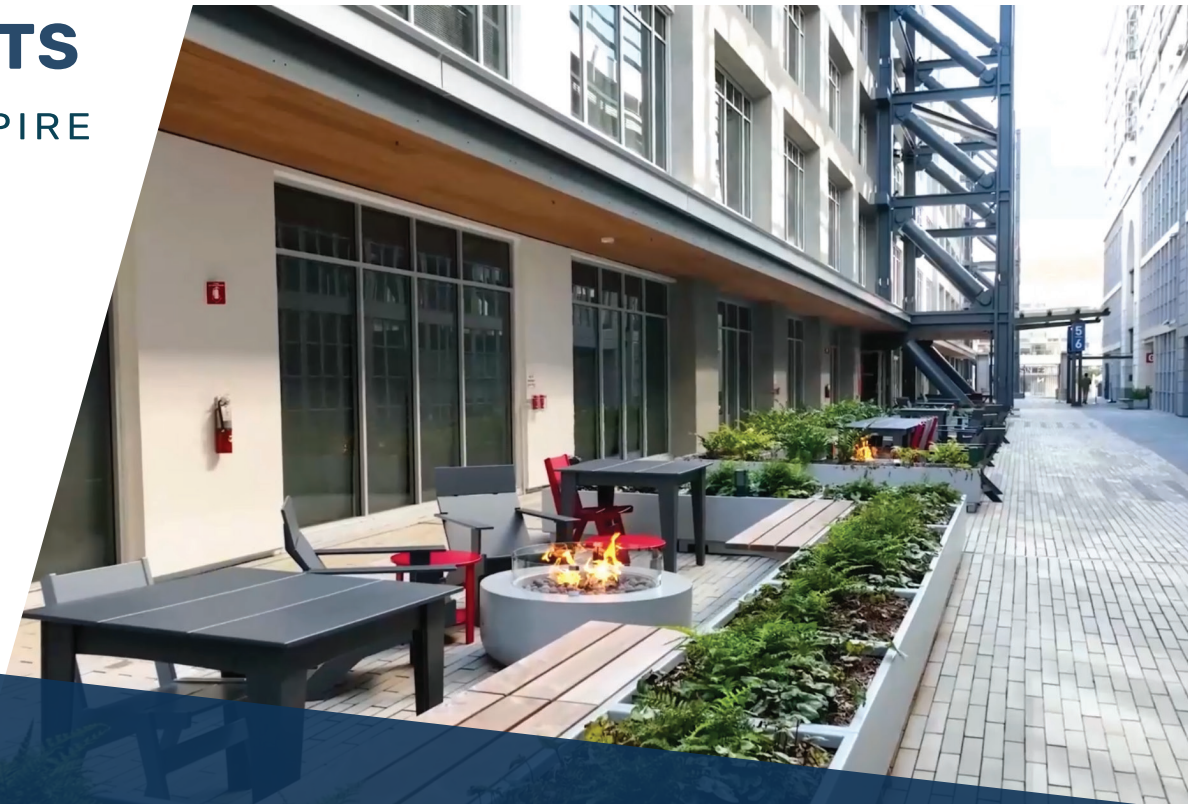

185 BERRY STREET
SAN FRANCISCO, CA 94107

**CHINA
BASIN**

SUITE 4805 HIGHLIGHTS

WHARFSIDE BUILDING

- OPEN SEATING FOR SIX
- TWO PRIVATE OFFICES
- CONFERENCE ROOM
- FULL KITCHEN
- COURTYARD VIEWS
- STORAGE

NEW PROPERTY HIGHLIGHTS

- LIGHTING TO STIMULATE AND INSPIRE
- FOOD OFFERINGS TO ENGAGE
- CUSTOMER ENGAGEMENT CENTER
- LUXURY SHOWER SUITES
- INTELLIGENT NEW WAYFINDING
- SHARED CONFERENCE PAVILION AND HOSTED EVENT SPACE

McCARTHY • COOK
RELATIONSHIP DRIVEN EXPERIENCE

MC⁺
Experience the Relationship
McCARTHY • COOK

2	PRIVATE OFFICES
6	WORKSTATIONS
8	TOTAL
255 SF/PERSON	
1-8 CONFERENCE RM. RATIO	

KEY PLAN