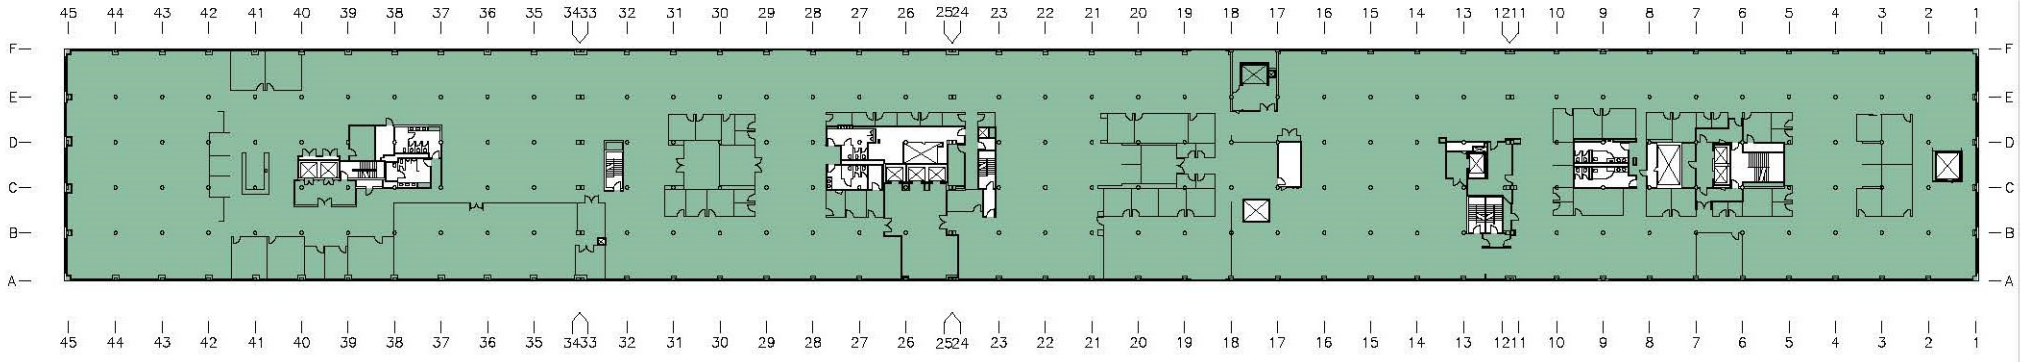

185 BERRY STREET
SAN FRANCISCO, CA 94107

WHARFSIDE BUILDING 5TH & 6TH FLOOR COMBO

- INCREDIBLE VIEWS OF THE BAY & MISSION CREEK
- LARGE EFFICIENT FLOORPLATES
- HIGH CEILINGS
- EXCLUSIVE SHOWERS & LOCKERS

McCARTHY • COOK
RELATIONSHIP DRIVEN EXPERIENCE

MC⁺
Experience the Relationship
McCARTHY • COOK

KEY PLANS

5th Floor

6th Floor